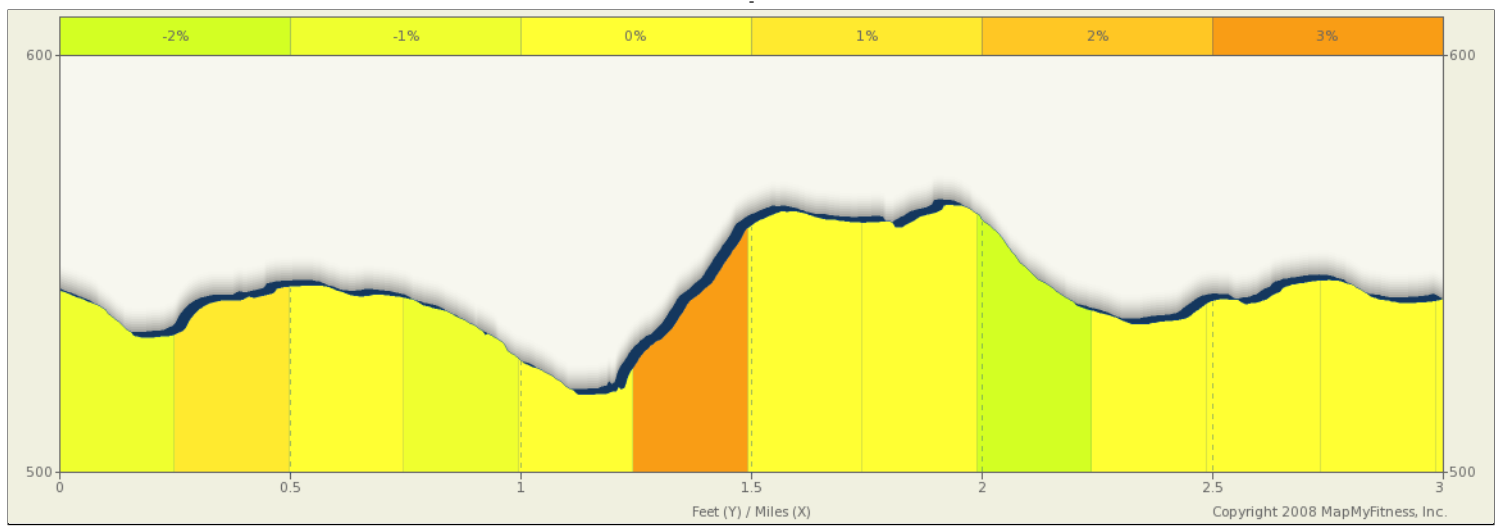

ROUTE DESCRIPTION:
No Description Provided

ROUTE DESCRIPTION:
No Description Provided

| Notes | | |
|----------|--------|----------------------------------|
| AT | FOR | NOTES |
| 0.39 mi. | 4424ft | Turn left at Mill Rd |
| 1.23 mi. | 4800ft | Turn left at Hillcrest Rd |
| 2.14 mi. | 3014ft | Turn right at Hillcrest Rd |
| 2.71 mi. | - | Turn left at Freier Rd/ Frier Rd |