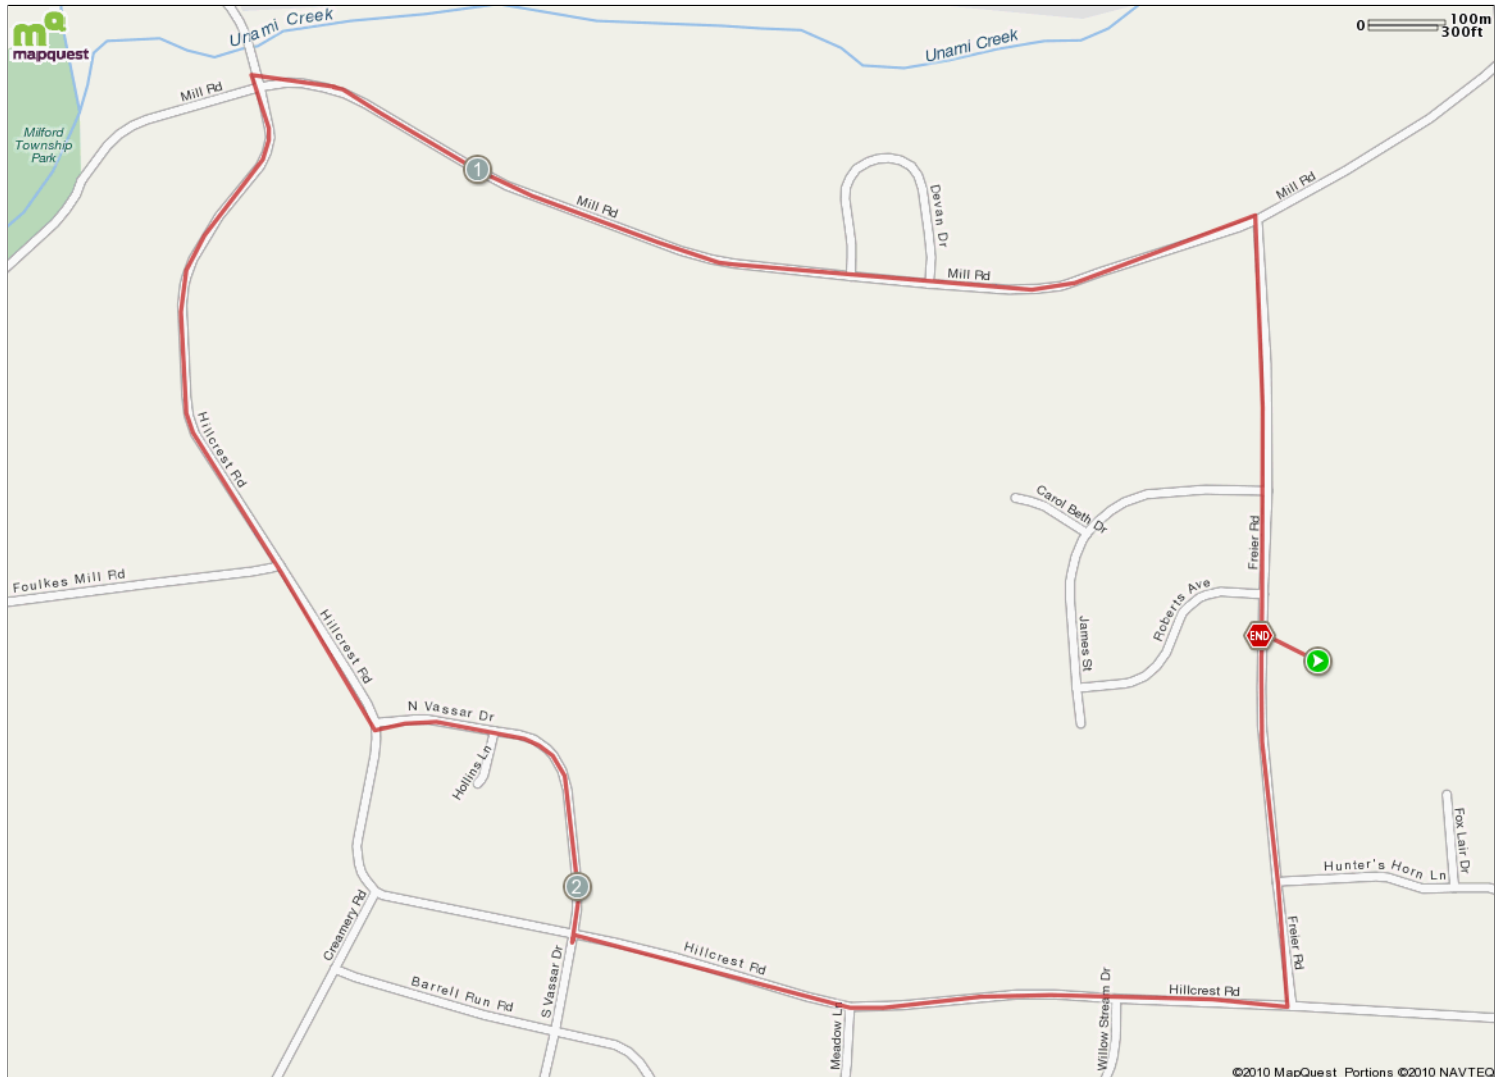

ROUTE DESCRIPTION:
No Description Provided

ROUTE DESCRIPTION:
No Description Provided

| Notes | | |
|----------|--------|----------------------------------|
| AT | FOR | NOTES |
| 0.39 mi. | 4424ft | Turn left at Mill Rd |
| 1.23 mi. | 4800ft | Turn left at Hillcrest Rd |
| 2.14 mi. | 3014ft | Turn right at Hillcrest Rd |
| 2.71 mi. | - | Turn left at Freier Rd/ Frier Rd |